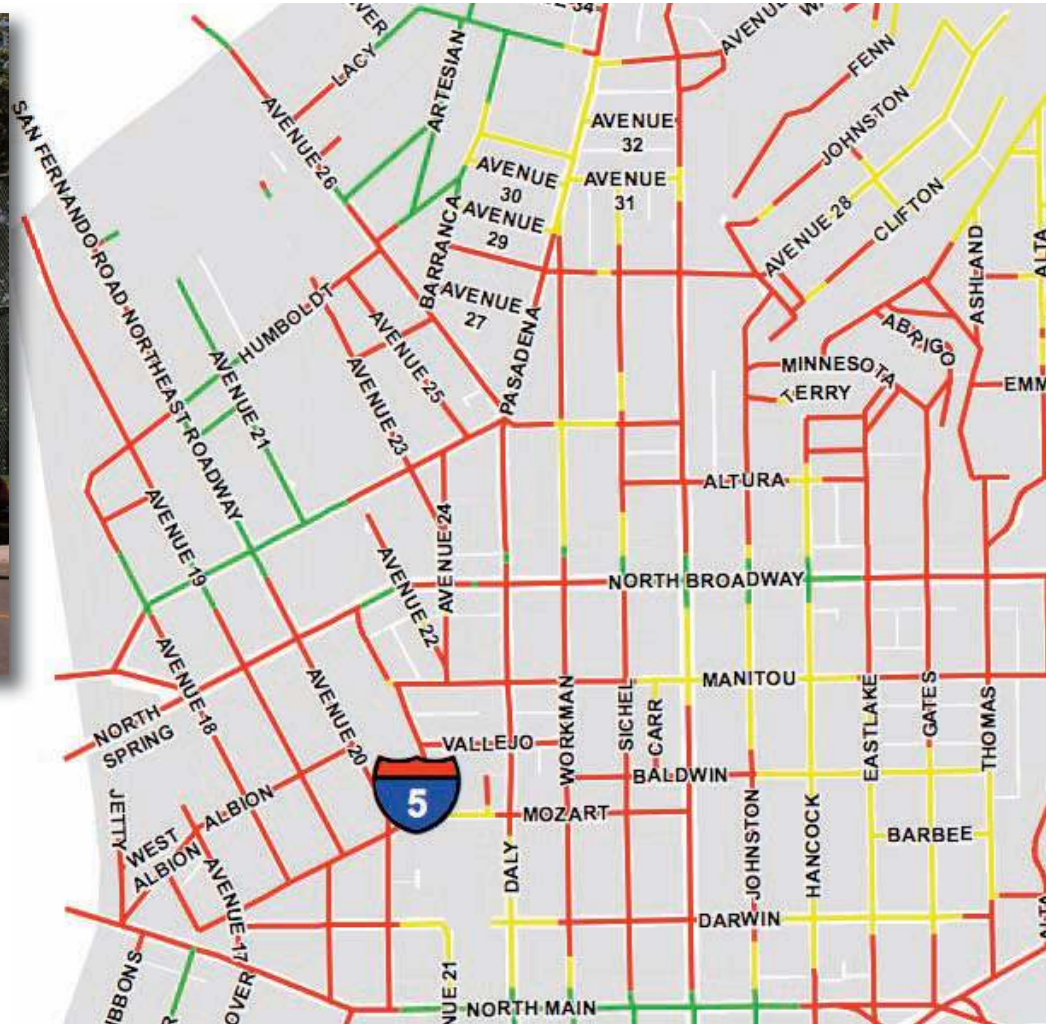

5 Lots project

People Living in Cars

Occasionally the RVs are associated with drugs and prostitution. They seem to locate near homeless encampments. However that suspicion is not always the case. The one above was the widow of a veteran.

Many people live in RV's. People hold on to cars as the last place of refuge in bad times. The Hollenbeck LAPD has a map where these RV's can park. The Red lines indicate No Parking anytime. The Yellow lines are No Overnight parking. The Green lines indicated allowable overnight parking, but not over 72 continuous hours. The City will revisit this ordinance soon, in July 2018

The city has designated some areas for homeless families to park safely overnight, but none are in Lincoln Heights.