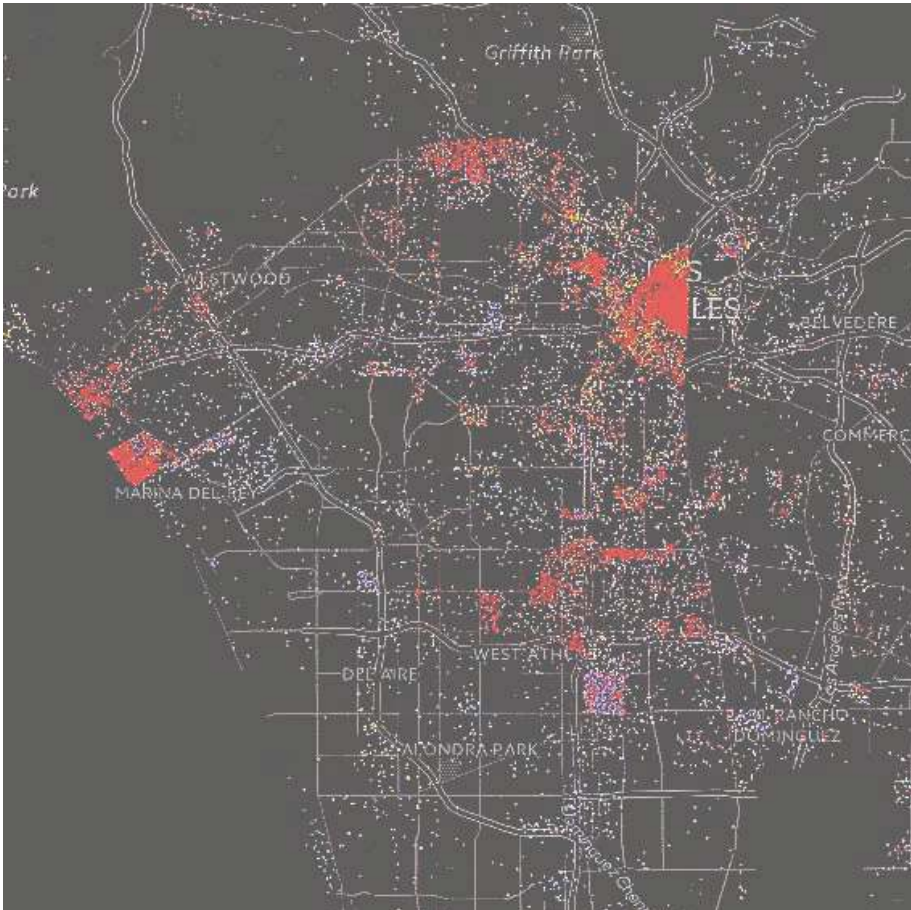

5 Lots project Homeless Encampments

Los Angeles area homeless population

Lincoln Heights homeless population

The national debate has turned to the homeless in Los Angeles. There are many reasons why, including the dire human conditions, but also that our leaders have not given sufficient funds to address the huge number of homeless in Los Angeles.

Currently there are 30,000 in Los Angeles, and 60,000 in the County of Los Angeles.

There are approximately 250 homeless people living in Lincoln Heights, in camps, under the freeway, in mostly out of sight areas.