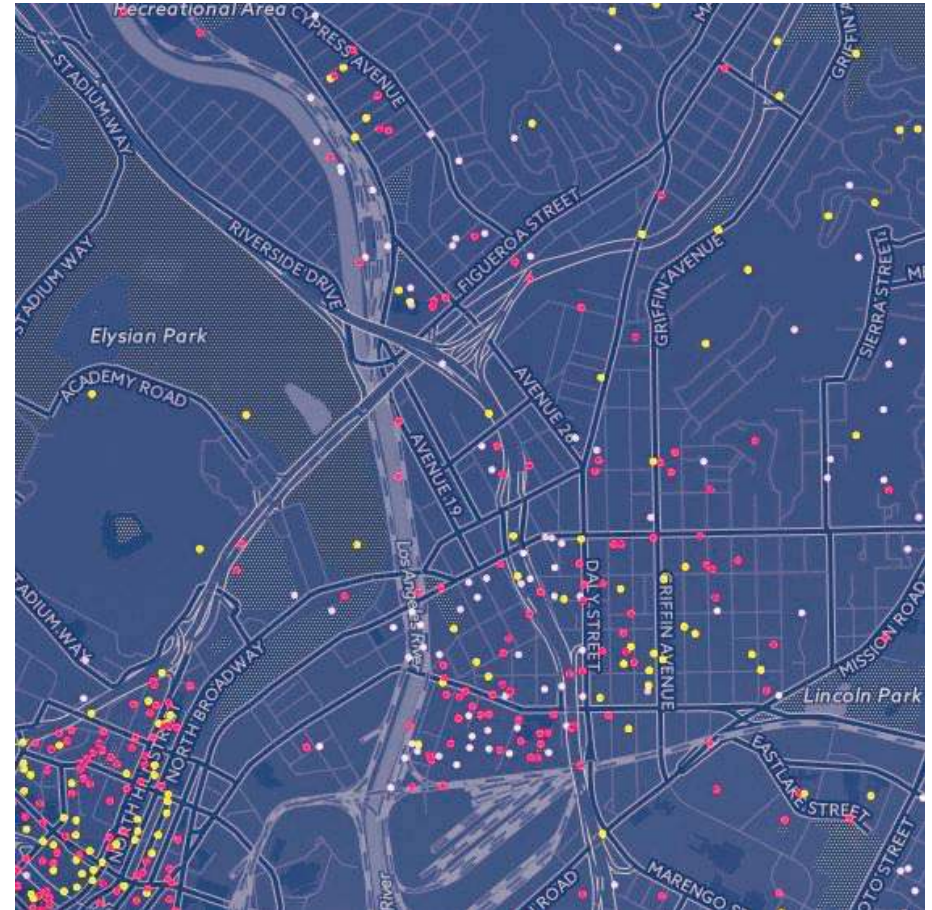

5 Lots project Homeless Encampments

Los Angeles area homeless population

Lincoln Heights homeless population

The national debate has turned to the homeless in Los Angeles. There are many reasons why, including the dire human conditions, but also that our leaders have not given sufficient funds to address the huge number of homeless in Los Angeles.

Currently there are 30,000 in Los Angeles, and 60,000 in the County of Los Angeles.

There are approximately 250 homeless people living in Lincoln Heights, in camps, under the freeway, in mostly out of sight areas.